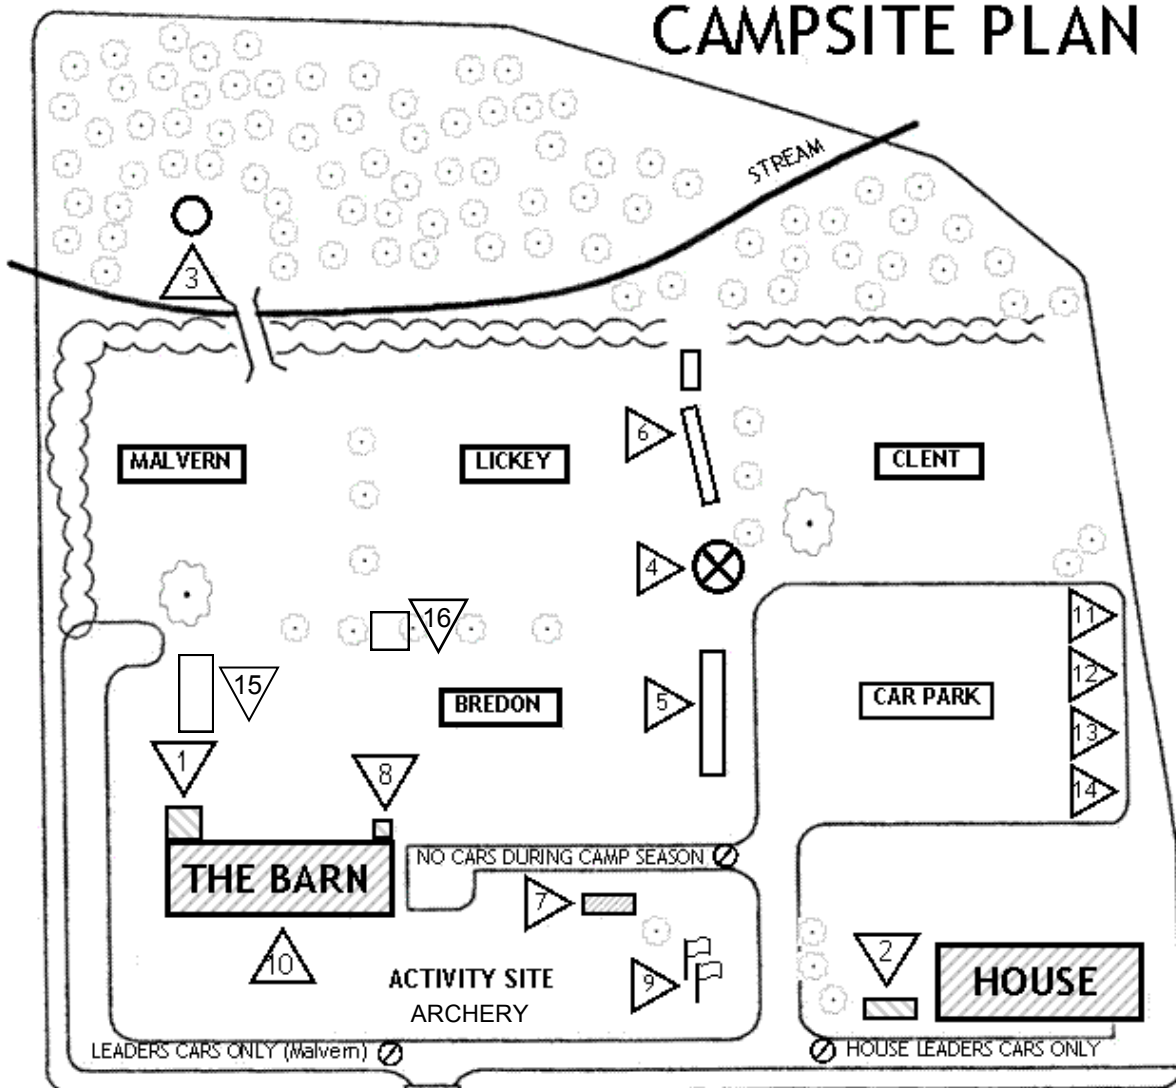

CAMPSITE PLAN

ENTRANCE GATEWAY

- 1 BLACKMORE SHOP
- 2 THE RAMBLER
- 3 CAMPFIRE CIRCLE/ QUIET CORNER
- 4 'THE COOKOUT'
- 5 PIONEER BRIDGE
- 6 CHALLENGE TRAIL
- 7 CAMPSITE TOILET BLOCK
- 8 ELSAN POINT
- 9 FLAGPOLES
- 10 CARAVAN HOOK-UPS
- 11 WOOD PILE
- 12 CAMP CARTS
- 13 ASH CANS
- 14 BURNING PIT
- 15 THE PAVILION
- 16 CAMP SHED